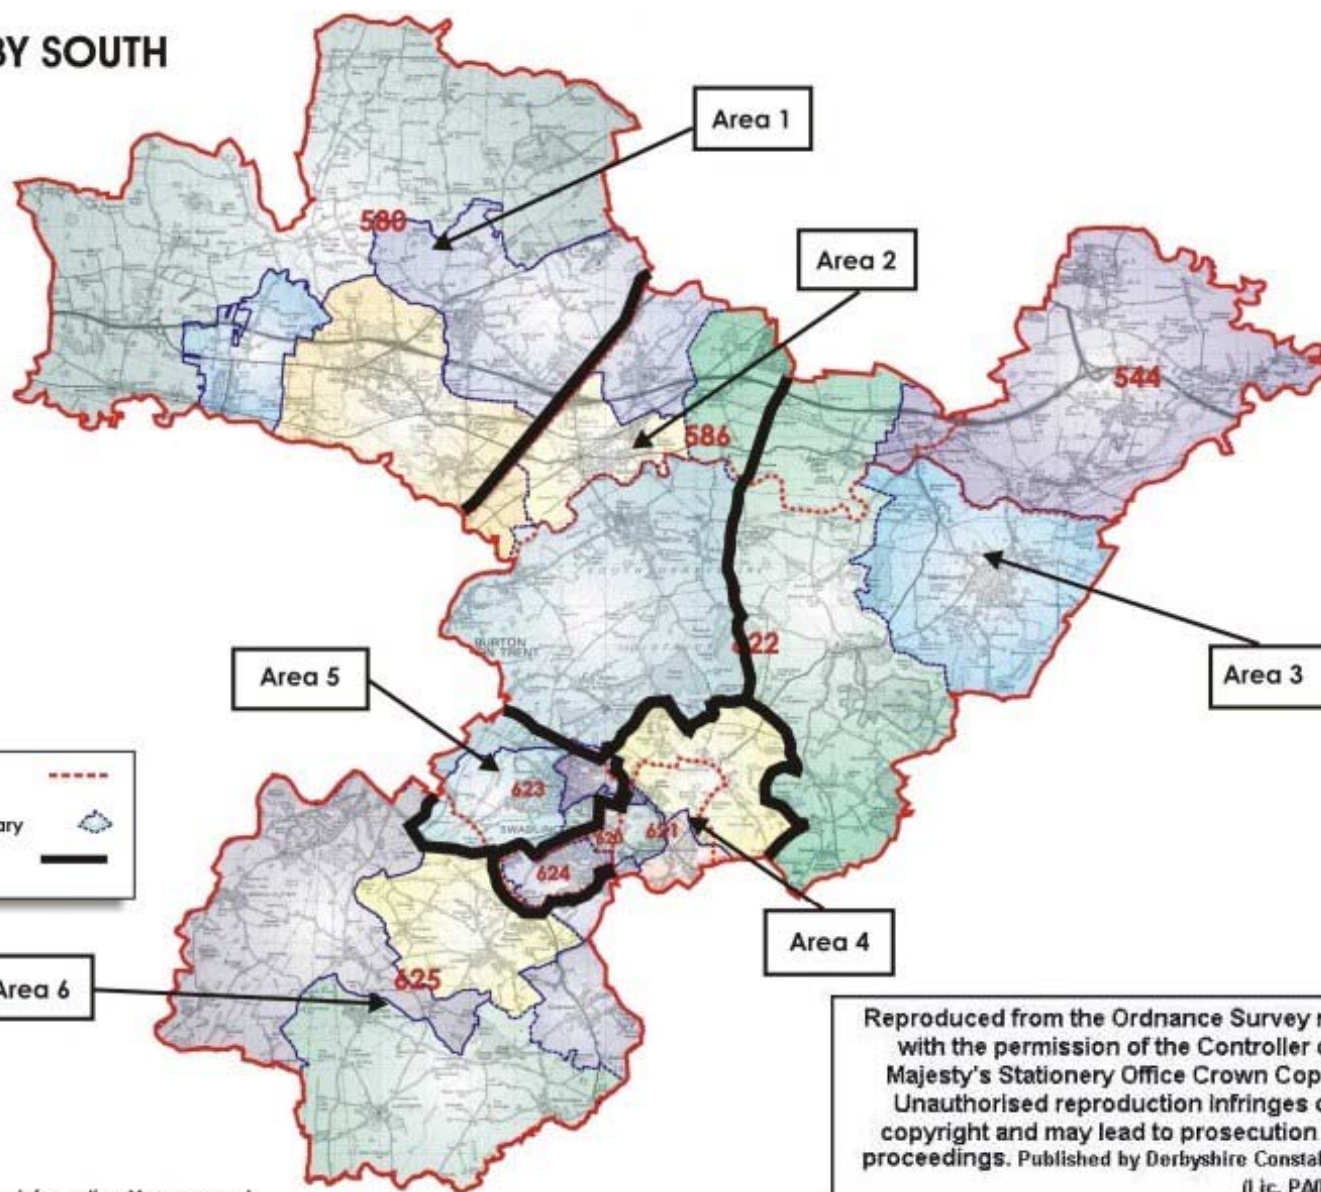

# DERBY SOUTH

Beat Boundary 

Ward area and Boundary 

P.C.S.O. Boundary 

Reproduced from the Ordnance Survey mapping with the permission of the Controller of her Majesty's Stationery Office Crown Copyright. Unauthorised reproduction infringes crown copyright and may lead to prosecution or civil proceedings. Published by Derbyshire Constabulary (Lic. PA01009C)